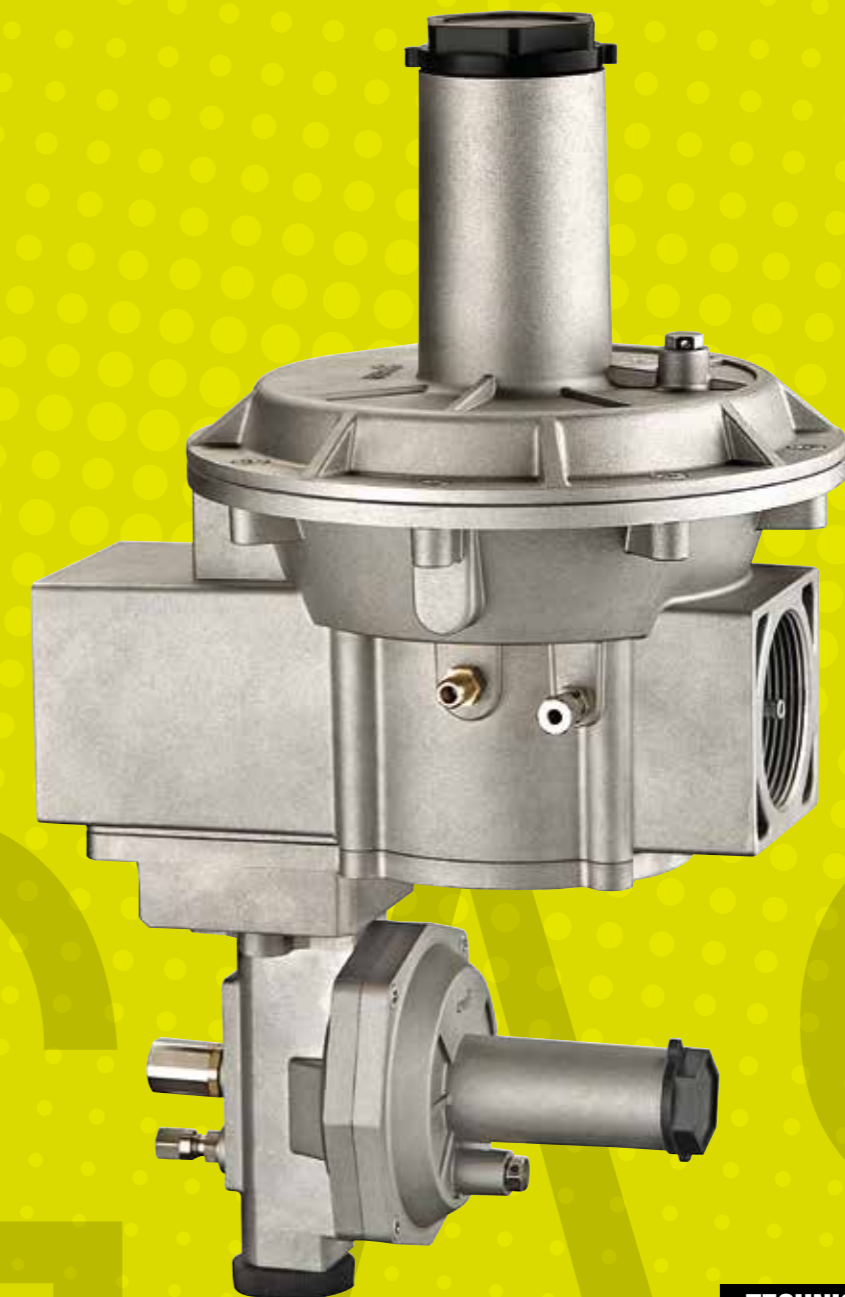

3 PRODUCTION UNITS IN ITALY

SALES ALL OVER THE WORLD

EXPORTING TO 91 COUNTRIES

www.gecasrl.it

GAS GOVERNORS

TECHNICAL SPECIFICATION

Body	Aluminium
Connection	1/2" to DN100
Pmax	500 mbar / 1 bar / 2 bar / 5 bar

GAS REGULATORS

WITH SLAM SHUT VALVE INTEGRATED -OPSO / UPSO

TECHNICAL SPECIFICATION

Aluminium	Body
1 1/4" to 2"	Connection
500 mbar / 5 bar	Pmax

ZERO GOVERNORS

TECHNICAL SPECIFICATION

Body	Aluminium
Connection	1/2" to DN100
Pmax	500 mbar / Air/gas ratio: 1:1

GAS FILTERS

TECHNICAL SPECIFICATION

Aluminium	Body
1/2" to DN150	Connection
6 bar / 10 bar	Pmax

AUTOMATIC GAS VALVES

FAST OPENING / FAST CLOSING

TECHNICAL SPECIFICATION

Body	Aluminium
Connection	1/2" to DN100
Pmax	360 mbar / 6 bar

AUTOMATIC GAS VALVES

SLOW OPENING / FAST CLOSING

TECHNICAL SPECIFICATION

Aluminium	Body
1/2" to DN100	Connection
360 mbar	Pmax

VENT VALVES

NORMALLY OPEN

TECHNICAL SPECIFICATION

Body	Aluminium
Connection	1/2" to 1"
Pmax	360 mbar / 6 bar