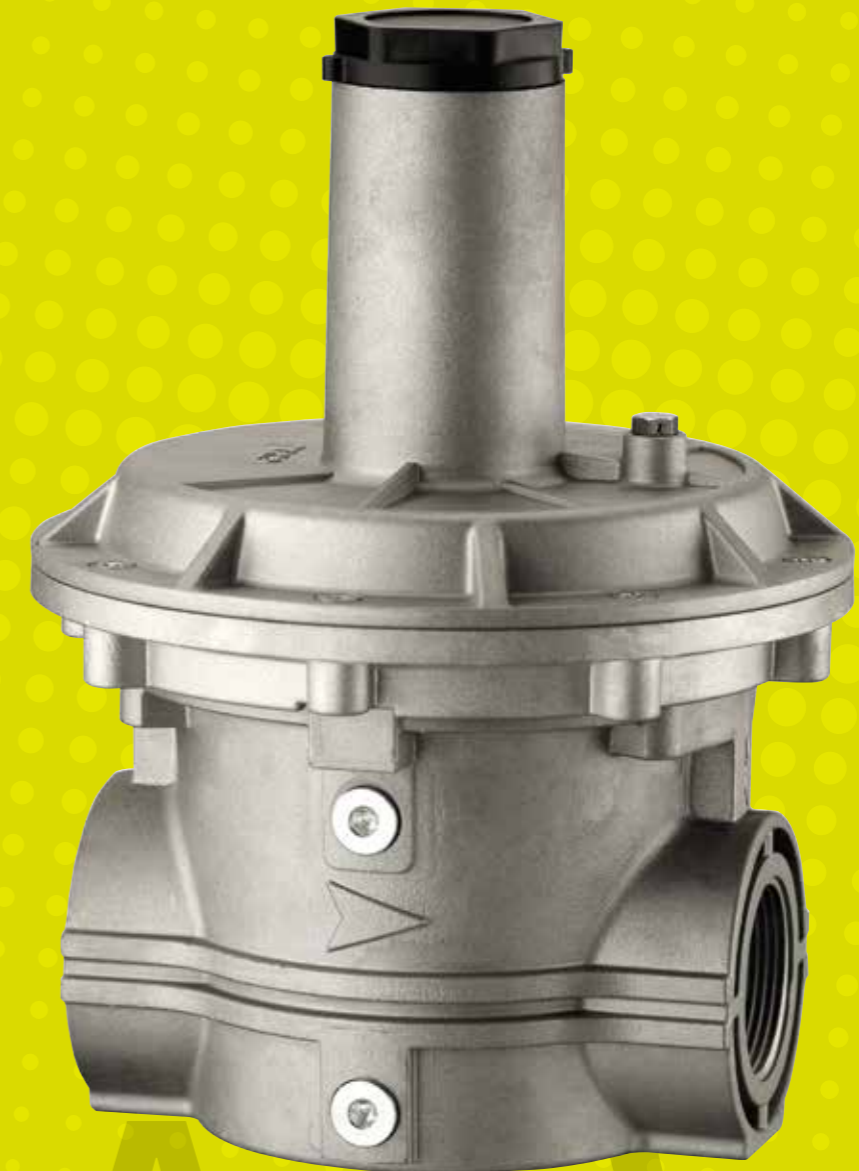

GAS REGULATORS

WITH SLAM SHUT VALVE INTEGRATED -OPSO / UPSO

TECHNICAL SPECIFICATION

Aluminium	Body
1 1/4" to 2"	Connection
500 mbar / 5 bar	Pmax

ZERO GOVERNORS

TECHNICAL SPECIFICATION

Body	Aluminium
Connection	1/2" to DN100
Pmax	500 mbar / Air/gas ratio: 1:1

GAS FILTERS

TECHNICAL SPECIFICATION

Aluminium	Body
1/2" to DN150	Connection
6 bar / 10 bar	Pmax

AUTOMATIC GAS VALVES

FAST OPENING / FAST CLOSING

TECHNICAL SPECIFICATION

Body	Aluminium
Connection	1/2" to DN100
Pmax	360 mbar / 6 bar

AUTOMATIC GAS VALVES

SLOW OPENING / FAST CLOSING

TECHNICAL SPECIFICATION

Aluminium	Body
1/2" to DN100	Connection
360 mbar	Pmax

VENT VALVES

NORMALLY OPEN

TECHNICAL SPECIFICATION

Body	Aluminium
Connection	1/2" to 1"
Pmax	360 mbar / 6 bar

RELIEF VALVES

TECHNICAL SPECIFICATION

Aluminium	Body
1/2" to 2"	Connection
1 bar	Pmax

SLAM SHUT VALVES

TECHNICAL SPECIFICATION

Body	Brass from 1/2" to 2" - Aluminium from DN65 to DN100
Connection	1/2" to DN100
Pmax	6 bar