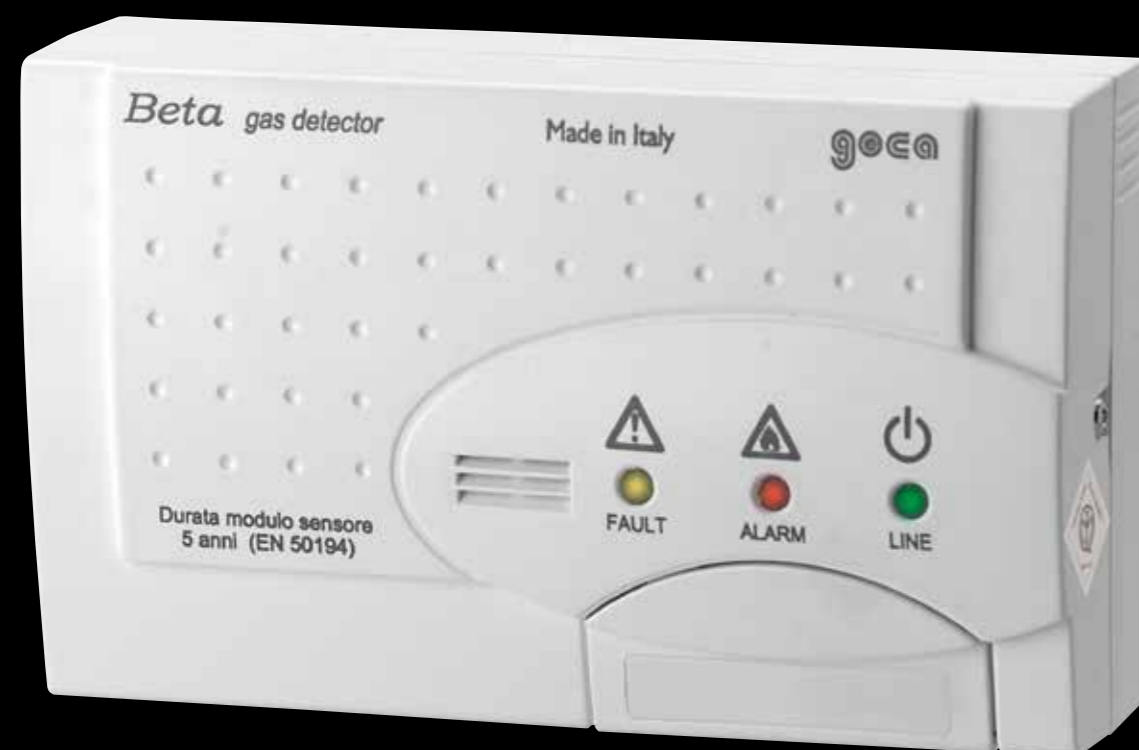

GAS DETECTORS

TECHNICAL SPECIFICATION

Applications	Domestic / Commercial / Industrial
Type	Stand alone detector / Trasmittente 4 - 20 mA / RS485
Gases	Natural Gas - LPG - Co - Up to 96 different gases between flammable and toxic