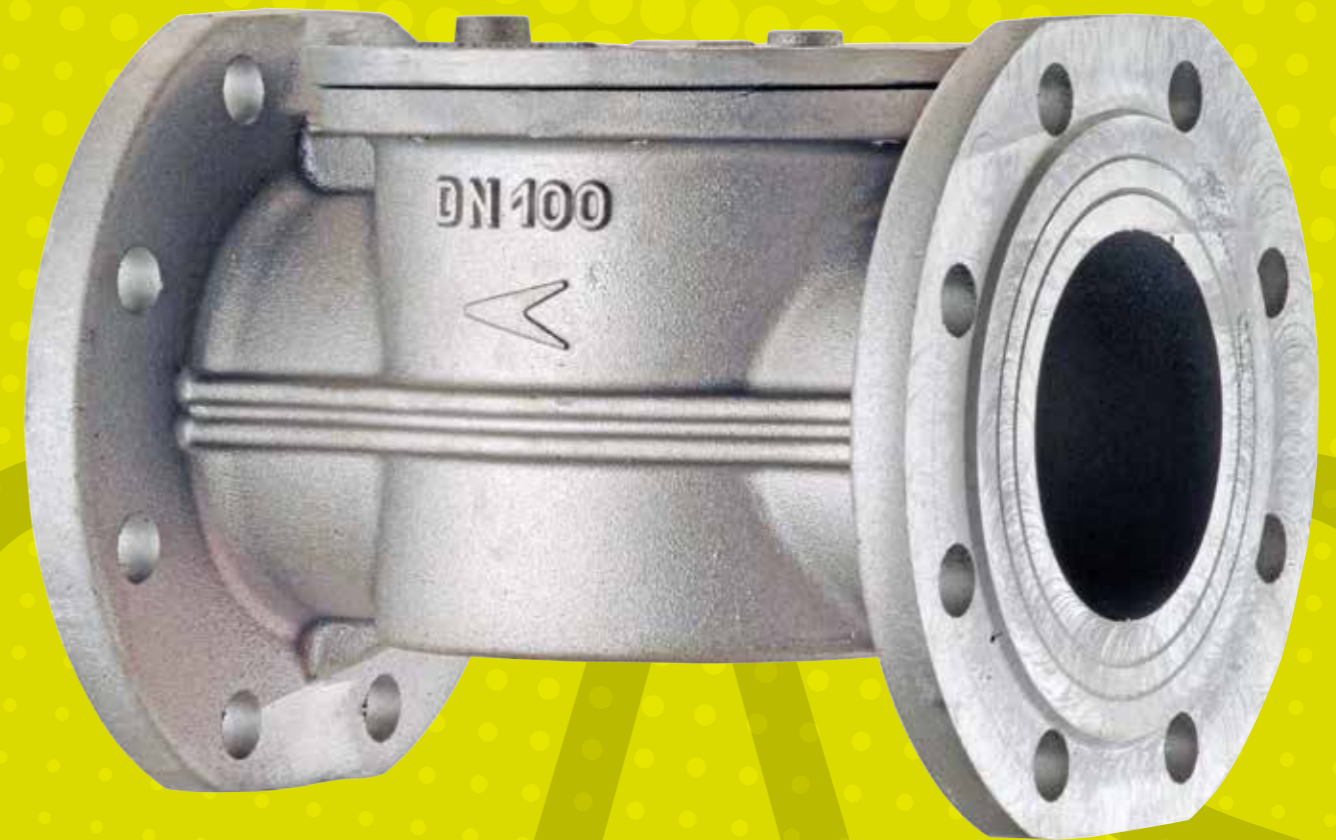

3 PRODUCTION UNITS IN ITALY

SALES ALL OVER THE WORLD

EXPORTING TO 91 COUNTRIES

www.gecasrl.it

GAS GOVERNORS

TECHNICAL SPECIFICATION

Body	Aluminium
Connection	1/2" to DN100
Pmax	500 mbar / 1 bar / 2 bar / 5 bar

GAS REGULATORS

WITH SLAM SHUT VALVE INTEGRATED -OPSO / UPSO

TECHNICAL SPECIFICATION

Aluminium	Body
1 1/4" to 2"	Connection
500 mbar / 5 bar	Pmax

ZERO GOVERNORS

TECHNICAL SPECIFICATION

Body	Aluminium
Connection	1/2" to DN100
Pmax	500 mbar / Air/gas ratio: 1:1

GAS FILTERS

TECHNICAL SPECIFICATION

Aluminium	Body
1/2" to DN150	Connection
6 bar / 10 bar	Pmax

AUTOMATIC GAS VALVES

FAST OPENING / FAST CLOSING

TECHNICAL SPECIFICATION

Body	Aluminium
Connection	1/2" to DN100
Pmax	360 mbar / 6 bar

AUTOMATIC GAS VALVES

SLOW OPENING / FAST CLOSING

TECHNICAL SPECIFICATION

Aluminium	Body
1/2" to DN100	Connection
360 mbar	Pmax

VENT VALVES

NORMALLY OPEN

TECHNICAL SPECIFICATION

Body	Aluminium
Connection	1/2" to 1"
Pmax	360 mbar / 6 bar